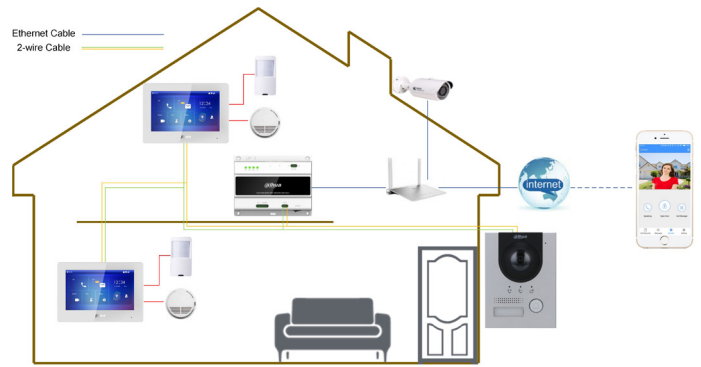

Power Adapter	Optional
Installation	Flush, surface mount
Certifications	CE; FCC; UL
Accessory	Flush/surface mount
Product Dimensions	130 mm × 96 mm × 28.5 mm (5.12" × 3.78" × 1.12")
Protection	IK07; IP65
Operating Temperature	-30°C to +60°C (-22°F to 140°F)
Operating Humidity	10%–90% (RH, non-condensing)
Operating Altitude	0 m–3000 m
Power Consumption	≤ 12W
Net Weight	0.35 kg (0.77 lb)
Gross Weight	0.4 kg (0.88 lb)

Application